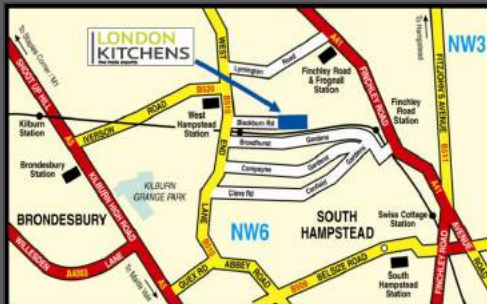

West Hampstead
020 7604 2100

14 Blackburn Road
London NW6 1RZ

Open: Mon to Fri 7.00am to 5.30pm
Sat **CLOSED** Sun **CLOSED**